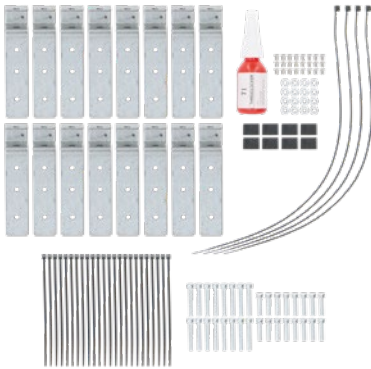

RGBW LED EXPANDABLE WHEEL RINGS

2 OPTIONS - 11" - 14" & 15" - 18"

CELEBRATING
75
YEARS

HE-RGBW-WS & HE-RGBW-WL

RGBW LED EXPANDABLE WHEEL RINGS

Manufactured under one or more of the following U.S. Patents and pending applications 11827142

SALES
386-257-2956

HE-RGBW-WS

- Expandable from 11" to 14" diameter

HE-RGBW-WL

- Expandable from 15" to 18" diameter

- 4 aluminum wheel rings with RGBW LEDs
- Adjusts in 0.25" diameter increments
- Cutable LED strips for inside and outside of ring
- Includes thread locking adhesive plus caps and silicone
- 3M double-sided backing on LED strips
- All anodized aluminum and stainless-steel hardware included
- Backbone harness for left and right side included
- IP68 rating
- Option to turn lights red when braking, yellow for turn signals
- Heise Connect chasing controller included

NOTE: Vehicles that have a wheel base over 144 inches, will need extension cables. Order one RGBW1-EXT for each side

HEISE CONNECT RGB CONTROLLER Features:

- RGBW LED controller
- 24 color-changing patterns
- Turn signal function (both left and right)
- Brake function
- DIY pattern function
- Music sync function
- App controlled (Heise Connect app) or via the included RF card remote
- Max load 10A
- Works with RGB LED products only
- Can be grouped in the app with any Heise Connect controller (RGB, RGBW, and Chasing)