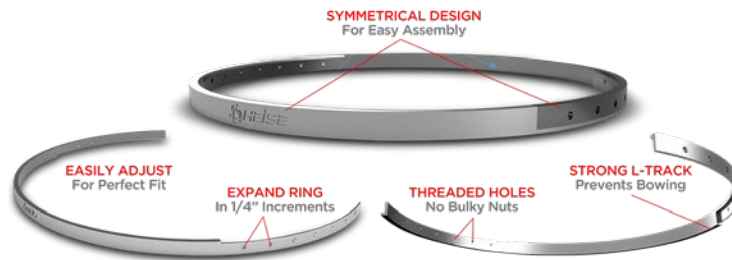

RGBW LED EXPANDABLE WHEEL RINGS

2 OPTIONS - 11" - 14" & 15" - 18"

CELEBRATING
75
YEARS

HE-RGBW-WS & HE-RGBW-WL

RGBW LED EXPANDABLE WHEEL RINGS

Manufactured under one or more of the following U.S. Patents and pending applications 11827142

SALES
386-257-2956

HE-RGBW-WS

- Expandable from 11" to 14" diameter

HE-RGBW-WL

- Expandable from 15" to 18" diameter

- 4 aluminum wheel rings with RGBW LEDs
- Adjusts in 0.25" diameter increments
- Cutable LED strips for inside and outside of ring
- Includes thread locking adhesive plus caps and silicone
- 3M double-sided backing on LED strips
- All anodized aluminum and stainless-steel hardware included
- Backbone harness for left and right side included
- IP68 rating
- Option to turn lights red when braking, yellow for turn signals
- Heise Connect chasing controller included

NOTE: Vehicles that have a wheel base over 144 inches, will need extension cables. Order one RGBW1-EXT for each side

HEISE CONNECT RGB CONTROLLER Features:

- RGBW LED controller
- 24 color-changing patterns
- Turn signal function (both left and right)
- Brake function
- DIY pattern function
- Music sync function
- App controlled (Heise Connect app) or via the included RF card remote
- Max load 10A
- Works with RGB LED products only
- Can be grouped in the app with any Heise Connect controller (RGB, RGBW, and Chasing)