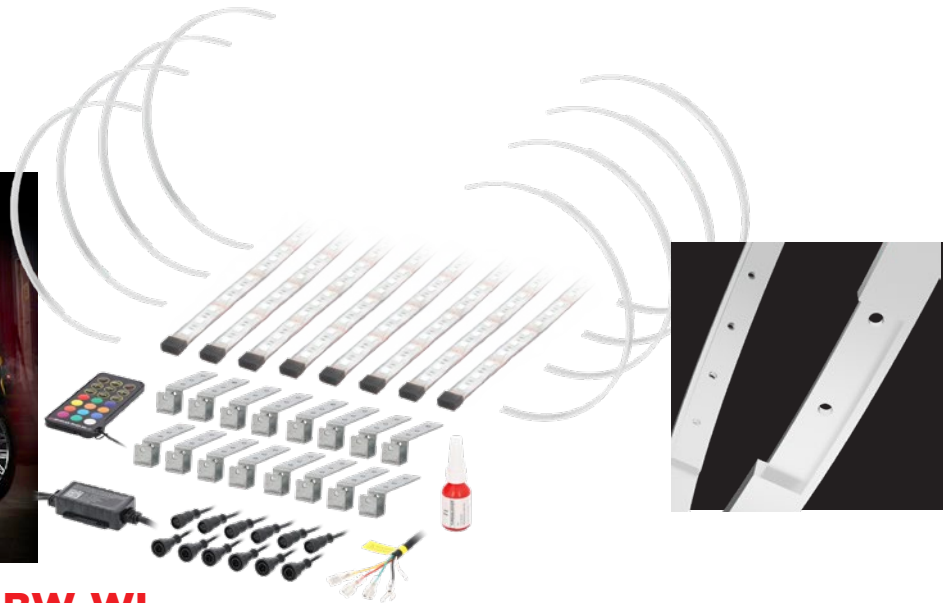

RGBW LED EXPANDABLE WHEEL RINGS

2 OPTIONS - 11" - 14" & 15" - 18"

CELEBRATING
75
YEARS

HE-RGBW-WS & HE-RGBW-WL

RGBW LED EXPANDABLE WHEEL RINGS

Manufactured under one or more of the following U.S. Patents and pending applications 11827142

SALES
386-257-2956

HE-RGBW-WS

- Expandable from 11" to 14" diameter

HE-RGBW-WL

- Expandable from 15" to 18" diameter

- 4 aluminum wheel rings with RGBW LEDs
- Adjusts in 0.25" diameter increments
- Cutable LED strips for inside and outside of ring
- Includes thread locking adhesive plus caps and silicone
- 3M double-sided backing on LED strips
- All anodized aluminum and stainless-steel hardware included
- Backbone harness for left and right side included
- IP68 rating
- Option to turn lights red when braking, yellow for turn signals
- Heise Connect chasing controller included

NOTE: Vehicles that have a wheel base over 144 inches, will need extension cables. Order one RGBW1-EXT for each side

HEISE CONNECT RGB CONTROLLER Features:

- RGBW LED controller
- 24 color-changing patterns
- Turn signal function (both left and right)
- Brake function
- DIY pattern function
- Music sync function
- App controlled (Heise Connect app) or via the included RF card remote
- Max load 10A
- Works with RGB LED products only
- Can be grouped in the app with any Heise Connect controller (RGB, RGBW, and Chasing)