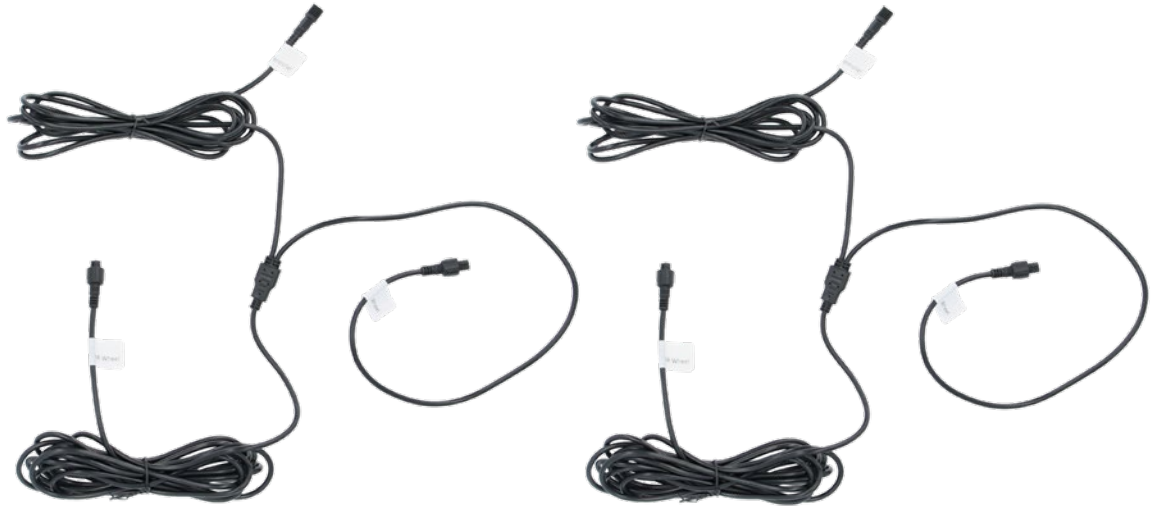

WHEEL RING BACKBONE Y HARNESS SETS

CELEBRATING
75
YEARS

HE-RGB-WWH / HE-RGBW-WWH / HE-CHASE-WWH WHEEL RING BACKBONE Y HARNESS SETS

SALES
386-257-2956

RGB LEDS

RGB LEDS + TRUE WHITE LEDS

CHASING RGB LEDS

PRODUCT OVERVIEW

Maintain your lighting system and keep it operating at peak performance with this convenient set of wheel ring backbone Y harnesses. These sets let installers replace damaged cables without the need to purchase a complete lighting kit. These harnesses can also be used to design your own custom lighting system by connecting rock lights or other devices. These sets are designed to work cohesively with all Heise LED RGB/RGBW/CHASING lighting as part of the Heise Connect Universe (HCU).

HE-RGB-WWH

For use with RGB LED products

HE-RGBW-WWH

For use with RGBW LED products

HE-CHASE-WWH

For use with Chasing LED products

Common Features

- Left harness (5ft x 2ft x 14ft)
- Right harness (9ft x 2ft x 14ft)
- Universal applications
- 1-year warranty