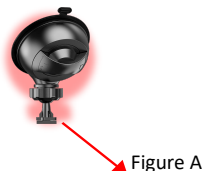

Figure B

You can press **≡** button to enter the Video menu, press again switch to Setting menu.

VIDEO Menu													
Resolution	2K 2560x1440			1080PFHD 1920x1080			720P 1280x720						
Loop Recording	Off			1 Minute		2 Minutes		3 Minutes			5 Minutes		
G-Sensor	Off			Low			Meduim				High		
Exposure	+0.0	-1/3	-2/3	-1.0	-4/3	-5/3	-2.0	+2.0	+5/3	+4/3	+1.0	+2/3	+1/3
Record Audio	Off						On						
Time/Date stamp	Off						On						
Plate number	Off						On						
WDR(wide Dynamic Range)	Off						On						