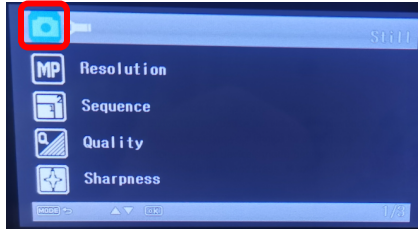

You can press **M** button to enter Photo mode, press again to enter Playback mode

PHOTO MODE													
Resolution	12M	10M	8M	5M	3M	2MHD	1.3M						
Sequence	Off						On						
Quality	Fine			Normal			Economy						
Sharpness	Strong			Normal			Soft						
White Level	Auto	Daylight		Cloudy		Tungsten		Fluorescent					
ISO	Auto			100			200						
Exposure	+0.0	-1/3	-2/3	-1.0	-4/3	-5/3	-2.0	+2.0	+5/3	+4/3	+1.0	+2/3	+2/3
Anti-Shake	Off						On						
Quick Review	Off			2 Seconds			5 Seconds						
Date Stamp	Off			Date			Date / Time						
PLAYBACK MODE													
Delete	Delete Current						Delete all						
Loop Recording	Off		1 Minute		2 Minutes		3 Minutes		5 Minutes				