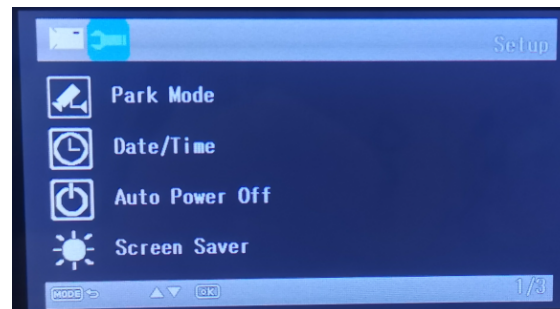

Figure B

You can press **≡** button to enter the Video menu, press again switch to Setting menu.

VIDEO Menu													
Resolution	2K 2560x1440			1080PFHD 1920x1080			720P 1280x720						
Loop Recording	Off			1 Minute		2 Minutes		3 Minutes			5 Minutes		
G-Sensor	Off			Low			Meduim				High		
Exposure	+0.0	-1/3	-2/3	-1.0	-4/3	-5/3	-2.0	+2.0	+5/3	+4/3	+1.0	+2/3	+1/3
Record Audio	Off						On						
Time/Date stamp	Off						On						
Plate number	Off						On						
WDR(wide Dynamic Range)	Off						On						