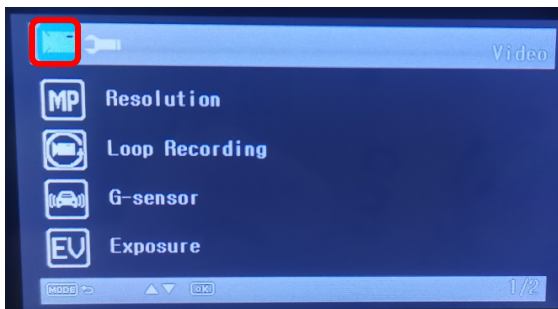

## Installing Memory card

**NOTE:** DVR should be powered off when interacting with the memory card.

Locate the TF slot on the side of the DVR, place the memory card into the slot. Using a fingernail or small flat blade screwdriver, push memory into the TF slot until you hear a “click” audibly confirming the card is locked into place.

Figure B

You can press **≡** button to enter the Video menu, press again switch to Setting menu.

VIDEO Menu													
Resolution	2K 2560x1440			1080PFHD 1920x1080			720P 1280x720						
Loop Recording	Off			1 Minute		2 Minutes		3 Minutes			5 Minutes		
G-Sensor	Off			Low			Meduim				High		
Exposure	+0.0	-1/3	-2/3	-1.0	-4/3	-5/3	-2.0	+2.0	+5/3	+4/3	+1.0	+2/3	+1/3
Record Audio	Off						On						
Time/Date stamp	Off						On						
Plate number	Off						On						
WDR(wide Dynamic Range)	Off						On						