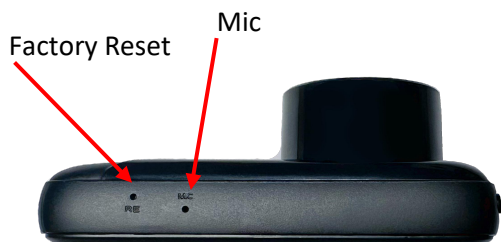

**NOTE:** Only use the charging cable that is included in the packaging.

Plug in the charging cable into the USB slot. Run the cable (11 FT) along the vehicles console and windshield from the dash camera to the Power socket (cigarette socket) following the image in Figure B.

Figure B

You can press **≡** button to enter the Video menu, press again switch to Setting menu.

VIDEO Menu													
Resolution	2K 2560x1440			1080PFHD 1920x1080			720P 1280x720						
Loop Recording	Off			1 Minute		2 Minutes		3 Minutes			5 Minutes		
G-Sensor	Off			Low			Meduim				High		
Exposure	+0.0	-1/3	-2/3	-1.0	-4/3	-5/3	-2.0	+2.0	+5/3	+4/3	+1.0	+2/3	+1/3
Record Audio	Off						On						
Time/Date stamp	Off						On						
Plate number	Off						On						
WDR(wide Dynamic Range)	Off						On						