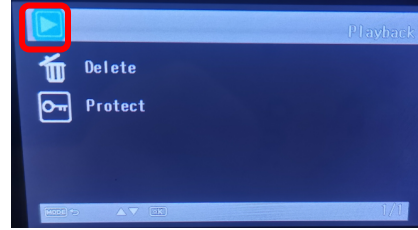

You can press **M** button to enter Photo mode, press again to enter Playback mode

PHOTO MODE													
Resolution	12M	10M	8M	5M	3M	2MHD	1.3M						
Sequence	Off						On						
Quality	Fine			Normal			Economy						
Sharpness	Strong			Normal			Soft						
White Level	Auto	Daylight		Cloudy		Tungsten		Fluorescent					
ISO	Auto			100			200						
Exposure	+0.0	-1/3	-2/3	-1.0	-4/3	-5/3	-2.0	+2.0	+5/3	+4/3	+1.0	+2/3	+2/3
Anti-Shake	Off						On						
Quick Review	Off			2 Seconds			5 Seconds						
Date Stamp	Off			Date			Date / Time						
PLAYBACK MODE													
Delete	Delete Current						Delete all						
Loop Recording	Off		1 Minute		2 Minutes		3 Minutes		5 Minutes				