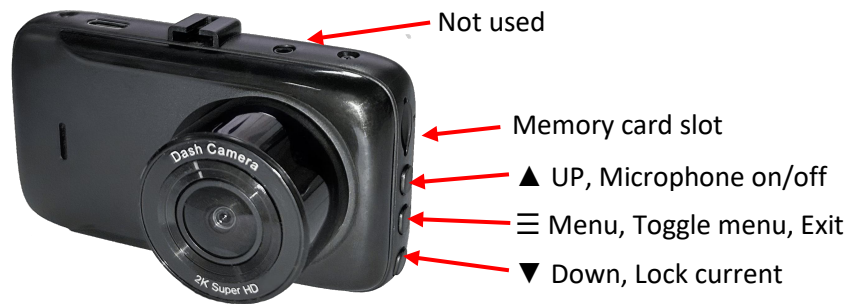

**NOTE:** Only use the charging cable that is included in the packaging.

Plug in the charging cable into the USB slot. Run the cable (11 FT) along the vehicles console and windshield from the dash camera to the Power socket (cigarette socket) following the image in Figure B.

Figure B

You can press **≡** button to enter the Video menu, press again switch to Setting menu.

VIDEO Menu													
Resolution	2K 2560x1440			1080PFHD 1920x1080			720P 1280x720						
Loop Recording	Off			1 Minute		2 Minutes		3 Minutes			5 Minutes		
G-Sensor	Off			Low			Meduim				High		
Exposure	+0.0	-1/3	-2/3	-1.0	-4/3	-5/3	-2.0	+2.0	+5/3	+4/3	+1.0	+2/3	+1/3
Record Audio	Off						On						
Time/Date stamp	Off						On						
Plate number	Off						On						
WDR(wide Dynamic Range)	Off						On						