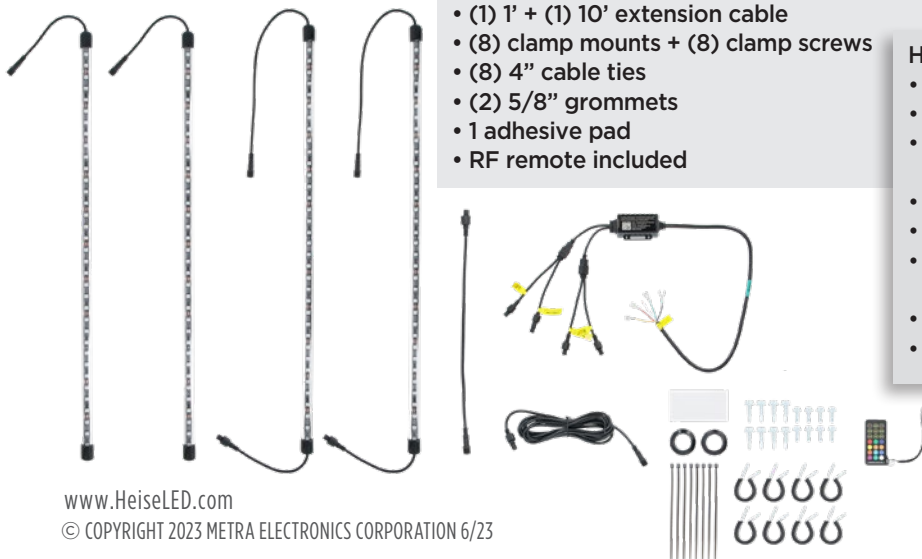

PRODUCT OVERVIEW

Illuminate dark truck beds, making it easier to locate cargo items at night. This durable LED bed lighting kit includes four 24" chasing LED tubes, a Heise Connect Controller, cables, RF remote, and hardware. This kit works cohesively with all Heise chasing LED lighting as part of the Heise Connect Universe (HCU). It is controlled using the included RF remote or the Heise Connect app, available for download on smartphones and tablets. Users can choose a crisp white setting for maximum bed illumination or one of 170+ color-changing patterns, DIY lighting patterns, music sync, and more for a tailgate party vibe.

Features:

- Universal applications
- 1-year warranty

Kit Includes:

- Heise Connect Chasing Controller (HE-CHASE-CB)
- (4) 24" chase LED tubes
- (1) 1' + (1) 10' extension cable
- (8) clamp mounts + (8) clamp screws
- (8) 4" cable ties
- (2) 5/8" grommets
- 1 adhesive pad
- RF remote included

JOIN THE
HCU
HEISE CONNECT UNIVERSE

Heise Connect Chasing Controller:

- Addressable LED controller
- 170+ color-changing patterns
- Turn signal (both left and right), brake, and reverse functions
- DIY pattern function
- Music sync function
- App controlled (Heise Connect app) or via the included RF card remote
- Max load 10A
- Water-resistant Heise connector