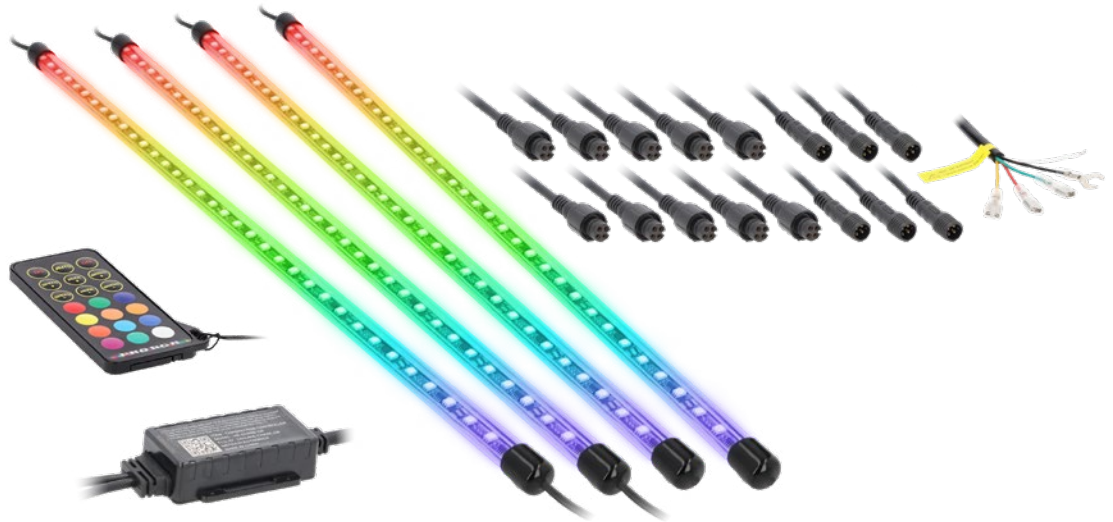

CHASING LED TRUCK BED LIGHTING KIT

CELEBRATING
75
YEARS
OF INNOVATION

HE-CHASE-BED CHASING LED TRUCK BED LIGHTING KIT

SALES
386-257-2956

**HEISE CONNECT
FREE APP**
for smartphones
and tablets

**GET IT NOW
FREE DOWNLOAD**

PRODUCT OVERVIEW

Illuminate dark truck beds, making it easier to locate cargo items at night. This durable LED bed lighting kit includes four 24" chasing LED tubes, a Heise Connect Controller, cables, RF remote, and hardware. This kit works cohesively with all Heise chasing LED lighting as part of the Heise Connect Universe (HCU). It is controlled using the included RF remote or the Heise Connect app, available for download on smartphones and tablets. Users can choose a crisp white setting for maximum bed illumination or one of 170+ color-changing patterns, DIY lighting patterns, music sync, and more for a tailgate party vibe.

Features:

- Universal applications
- 1-year warranty

Kit Includes:

- Heise Connect Chasing Controller (HE-CHASE-CB)
- (4) 24" chase LED tubes
- (1) 1' + (1) 10' extension cable
- (8) clamp mounts + (8) clamp screws
- (8) 4" cable ties
- (2) 5/8" grommets
- 1 adhesive pad
- RF remote included

JOIN THE
HCU
HEISE CONNECT UNIVERSE

Heise Connect Chasing Controller:

- Addressable LED controller
- 170+ color-changing patterns
- Turn signal (both left and right), brake, and reverse functions
- DIY pattern function
- Music sync function
- App controlled (Heise Connect app) or via the included RF card remote
- Max load 10A
- Water-resistant Heise connector