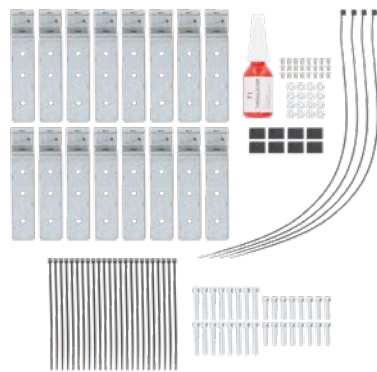

RGB LED EXPANDABLE WHEEL RINGS

2 OPTIONS - 11" - 14" & 15" - 18"

CELEBRATING
75
YEARS

RGB LEDs

HE-RGB-WS & HE-RGB-WL

RGB LED EXPANDABLE WHEEL RINGS

SALES
386-257-2956

HE-RGB-WS

- Expandable from 11" to 14" diameter

HE-RGB-WL

- Expandable from 15" to 18" diameter

- 4 aluminum wheel rings with RGB LEDs
- Adjusts in 0.25" diameter increments
- Cutable LED strips for inside and outside of ring
- Includes thread locking adhesive plus caps and silicone
- 3M double-sided backing on LED strips
- All anodized aluminum and stainless-steel hardware included
- Backbone harness for left and right side included
- IP68 rating
- Option to turn lights red when braking, yellow for turn signals
- Heise Connect chasing controller included

NOTE: Vehicles that have a wheel base over 144 inches, will need extension cables. Order one HE-EXTRGB for each side

HEISE CONNECT RGB CONTROLLER Features:

- RGB LED controller
- 24 color-changing patterns
- Turn signal function (both left and right)
- Brake function
- DIY pattern function
- Music sync function
- App controlled (Heise Connect app) or via the included RF card remote
- Max load 10A
- Works with RGB LED products only
- Can be grouped in the app with any Heise Connect controller (RGB, RGBW, and Chasing)