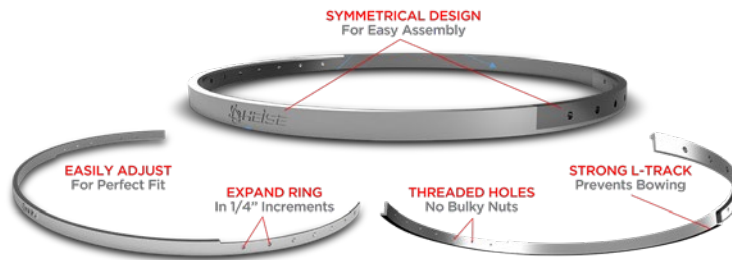

RGB LED EXPANDABLE WHEEL RINGS

2 OPTIONS - 11" - 14" & 15" - 18"

CELEBRATING
75
YEARS

RGB LEDs

HE-RGB-WS & HE-RGB-WL

RGB LED EXPANDABLE WHEEL RINGS

SALES
386-257-2956

HE-RGB-WS

- Expandable from 11" to 14" diameter

HE-RGB-WL

- Expandable from 15" to 18" diameter

- 4 aluminum wheel rings with RGB LEDs
- Adjusts in 0.25" diameter increments
- Cutable LED strips for inside and outside of ring
- Includes thread locking adhesive plus caps and silicone
- 3M double-sided backing on LED strips
- All anodized aluminum and stainless-steel hardware included
- Backbone harness for left and right side included
- IP68 rating
- Option to turn lights red when braking, yellow for turn signals
- Heise Connect chasing controller included

NOTE: Vehicles that have a wheel base over 144 inches, will need extension cables. Order one HE-EXTRGB for each side

HEISE CONNECT RGB CONTROLLER Features:

- RGB LED controller
- 24 color-changing patterns
- Turn signal function (both left and right)
- Brake function
- DIY pattern function
- Music sync function
- App controlled (Heise Connect app) or via the included RF card remote
- Max load 10A
- Works with RGB LED products only
- Can be grouped in the app with any Heise Connect controller (RGB, RGBW, and Chasing)