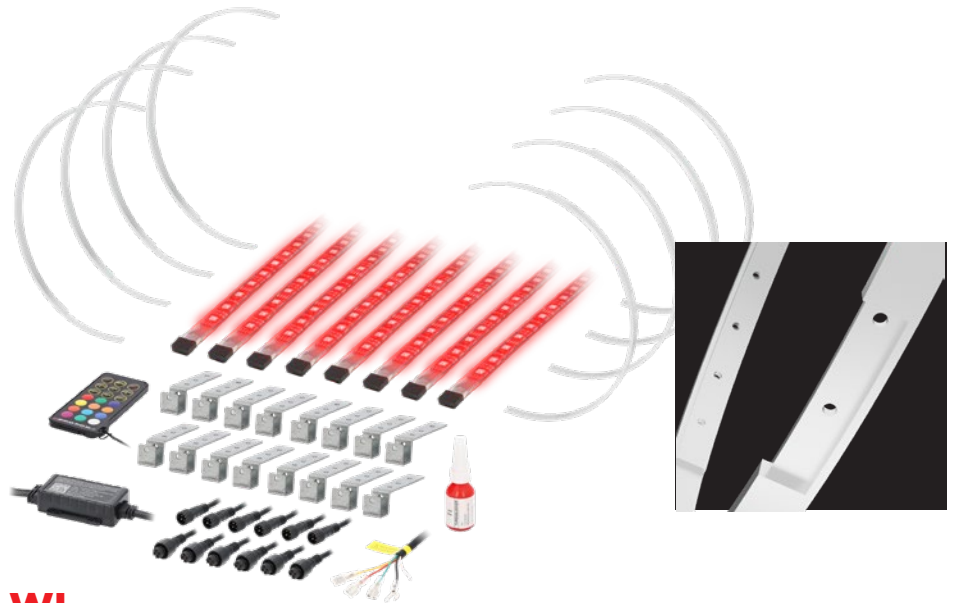

RGB LED EXPANDABLE WHEEL RINGS

2 OPTIONS - 11" - 14" & 15" - 18"

CELEBRATING
75
YEARS

RGB LEDs

HE-RGB-WS & HE-RGB-WL

RGB LED EXPANDABLE WHEEL RINGS

SALES
386-257-2956

HE-RGB-WS

- Expandable from 11" to 14" diameter

HE-RGB-WL

- Expandable from 15" to 18" diameter

- 4 aluminum wheel rings with RGB LEDs
- Adjusts in 0.25" diameter increments
- Cutable LED strips for inside and outside of ring
- Includes thread locking adhesive plus caps and silicone
- 3M double-sided backing on LED strips
- All anodized aluminum and stainless-steel hardware included
- Backbone harness for left and right side included
- IP68 rating
- Option to turn lights red when braking, yellow for turn signals
- Heise Connect chasing controller included

NOTE: Vehicles that have a wheel base over 144 inches, will need extension cables. Order one HE-EXTRGB for each side

HEISE CONNECT RGB CONTROLLER Features:

- RGB LED controller
- 24 color-changing patterns
- Turn signal function (both left and right)
- Brake function
- DIY pattern function
- Music sync function
- App controlled (Heise Connect app) or via the included RF card remote
- Max load 10A
- Works with RGB LED products only
- Can be grouped in the app with any Heise Connect controller (RGB, RGBW, and Chasing)