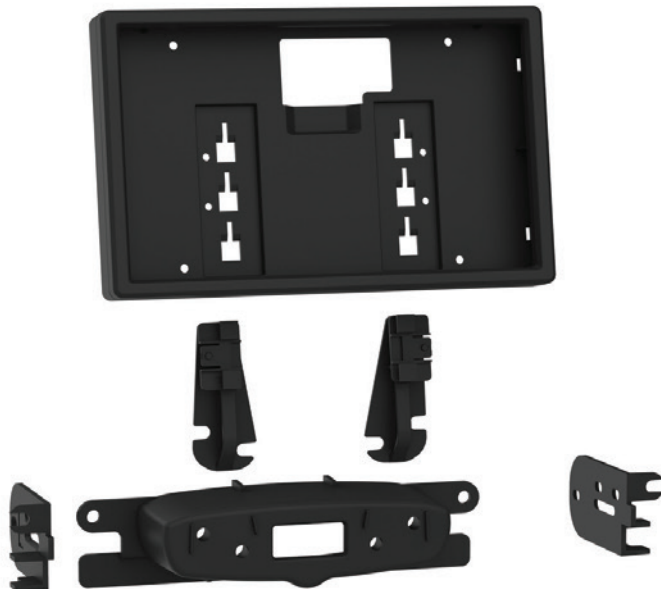

Mini Countryman & Paceman 2011-2016

(without factory NAV)

Visit MetraOnline.com for more detailed information about the product and up-to-date vehicle specific applications.

M Designed specifically for Pioneer modular 6.8" radios like the DMH-C2550NEX and DMH-C2500NEX. (Refer to the radio manufacturer for current models)

- Blank-out included for factory radio controls removed from upper panel

KIT COMPONENTS

- Assembly mount
- Radio chassis brackets
- Display brackets
- Display housing
- Display Trim ring
- Block off panel
- 4mm Allen head Screws (4)