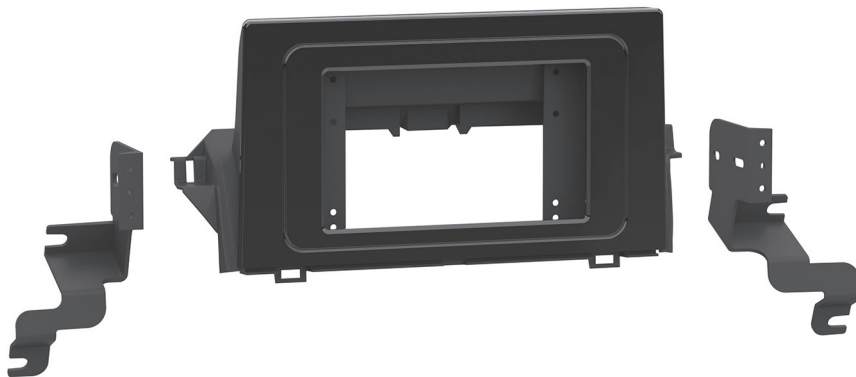

HARDWARE INCLUDED