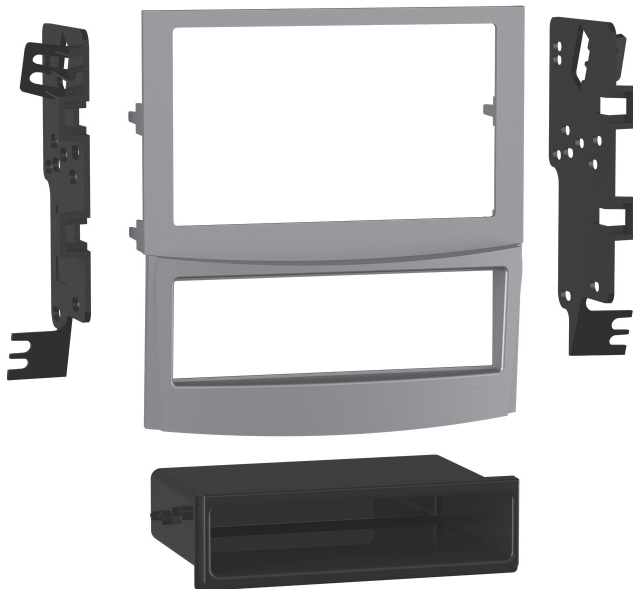

### Subaru **Legacy/Outback** **2010-2012**

(with factory navigation)

Visit [MetraOnline.com](http://MetraOnline.com) for more detailed information about the product and up-to-date vehicle specific applications.

**D** ISO DDIN radio provision

**P** Painted silver

This kit provides the ability to install an ISO DDIN aftermarket radio. Use with vehicles equipped with factory navigation. The kit includes a secondary pocket to replace the factory radio controls. Painted silver to match the original dash appearance.

#### KIT COMPONENTS

- Radio trim panel
- Radio brackets
- Pocket
- (4) #8 x 3/8" Phillips screws
- (4) Panel clips