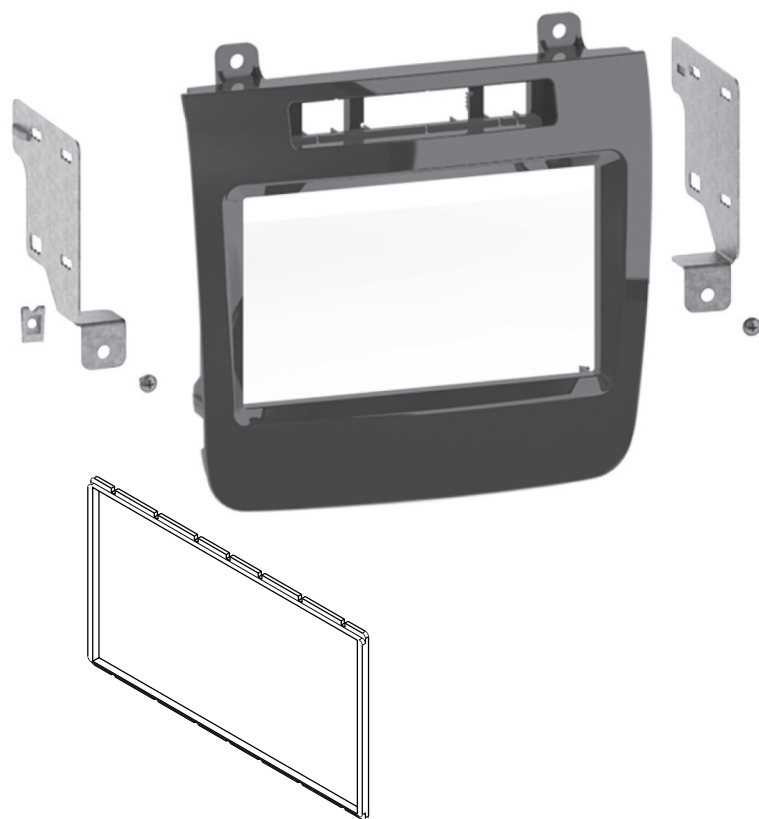

Volkswagen Touareg 2011-2014

Visit MetraOnline.com for more detailed information about the product and up-to-date vehicle specific applications.

- D** ISO DDIN radio provision
- P** Painted high gloss black

KIT COMPONENTS

- Radio bezel
- Radio brackets
- ISO DDIN trim ring
- Phillips screws (2)

WIRING & ANTENNA CONNECTIONS (sold separately)

- Wiring Harness: Visit axessinterfaces.com for wiring harness options
- Antenna Adapter: 40-EU56 • 40-EU10 (NAV models)