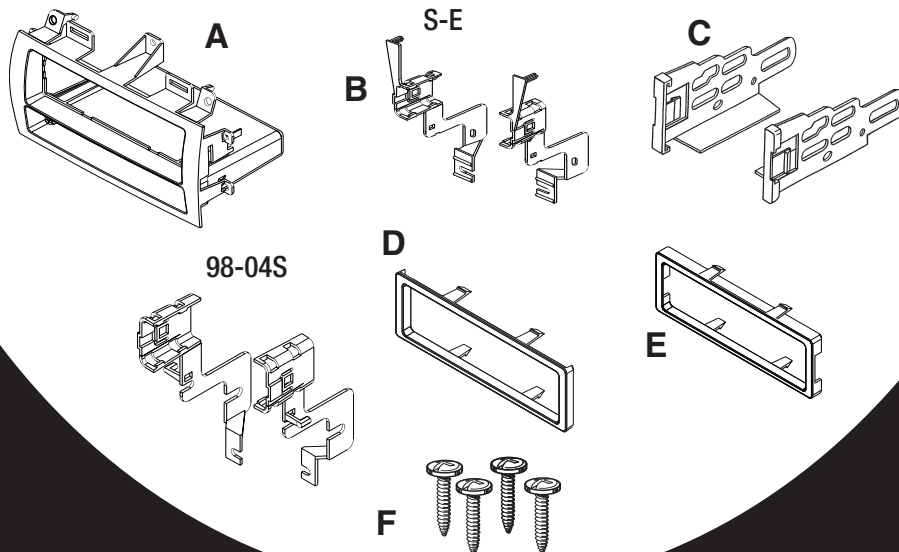

PRODUCT INFORMATION SHEET

APPLICATIONS

**CADILLAC
ELDORADO 1996-2002
SEVILLE 1996-2005
DEVILLE 2000-2005**

DEVILLE CONCOURS (CONSOLE SHIFT) 1996-1999

U.S. Patent# D517,061

99-2005

KIT FEATURES

- DIN Mount Radio Provision with Pocket
- ISO Mount Radio Provision with Pocket

KIT COMPONENTS

- A) Radio Housing • B) Radio Housing Brackets • C) ISO Brackets • D) ISO Trim Plate • E) Spacer
- F) (4) Phillips Screws

1-800-221-0932

www.metraonline.com