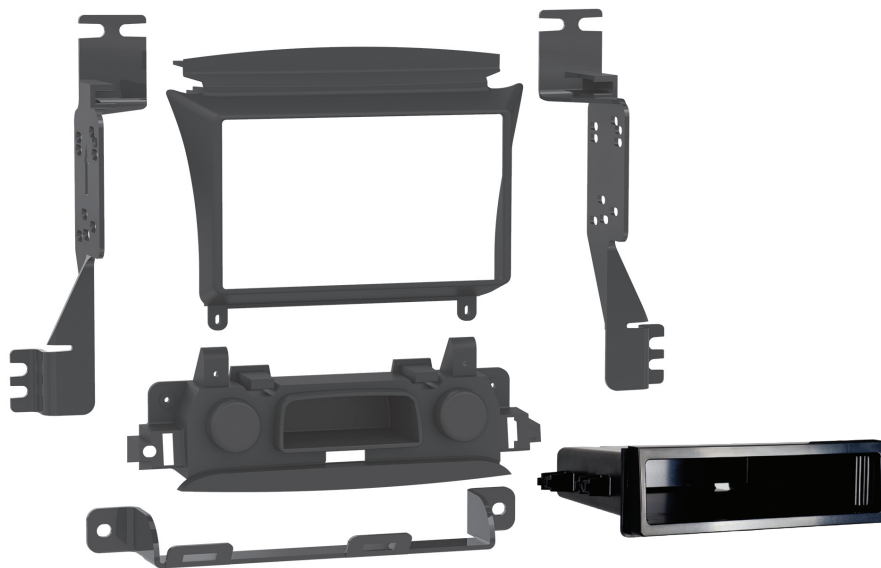

Chevrolet Impala 2014-up*

*Visit MetraOnline.com for up-to-date vehicle specific applications.

- D** ISO DDIN radio provision
- S** ISO DIN radio provision with pocket
- P** Painted matte black

This kit provides the ability to install an ISO DIN radio with pocket, as well an ISO DDIN radio replacement. Use with vehicles equipped with factory navigation. Painted matte black to match the original dash appearance.

KIT COMPONENTS

- Radio trim panel
- Radio filler plate
- Radio brackets
- Pocket
- Lower bracket
- (8) #8 x 3/8" Phillips screws
- (2) Panel clips
- Felt tape (not shown)

WIRING & ANTENNA CONNECTIONS

(sold separately)

- Wiring Harness: TBA
- Antenna Adapter: 40-EU55 & 44-EC48
- Steering wheel control interface: ASWC-1

SALES 800-221-0932

HARDWARE INCLUDED