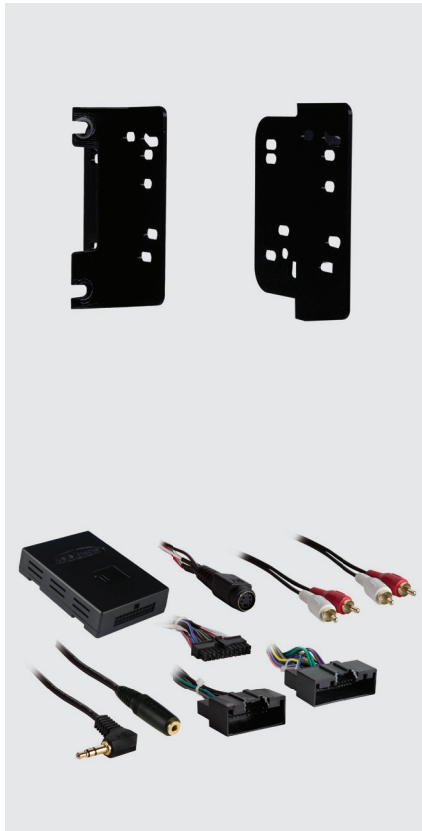

PREMIUM DASH KIT

Metra
THE INSTALLER'S CHOICE

CELEBRATING
70
YEARS
OF INNOVATION

Built in interface in the touchscreen display allows either the factory camera or aftermarket camera through the touchscreen display.

This kit provides the ability to install either an ISO DIN radio with pocket, or an ISO DDIN radio, and includes a touchscreen display so the factory climate information and driver customization menus are accessible. Painted charcoal to match factory finish.

KIT INCLUDES

- Radio Trim Panel with Touchscreen
- Radio Brackets
- Engine Start/Stop Circuit Board and Cover
- Pocket
- (4) #8 x 3/8" Phillips Screws
- (6) #4 x 1/2" Phillips Screws
- (4) #10 Panel Clips
- USB Cable
- Built-in ASWC-1 Technology Retains Factory Steering Wheel Controls