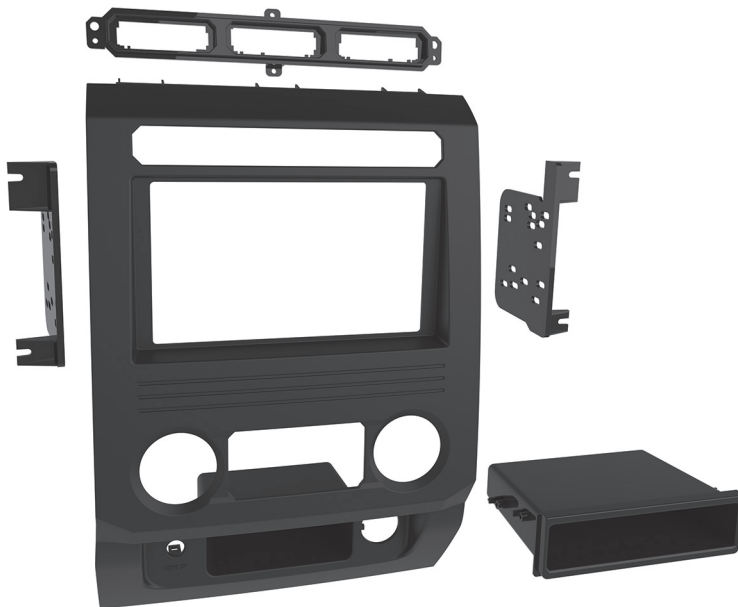

Ford F250/350/450/550 XL (without CD player)

2017-up*

*Visit MetraOnline.com for up-to-date vehicle specific applications.

S ISO DIN radio provision with pocket

P Painted scratch-resistant matte black

This kit provides the ability to install an ISO DIN aftermarket radio with pocket. Use with vehicles without a CD player. Scratch-resistant matte black paint matches the factory color and appearance.

KIT COMPONENTS

- Radio trim panel
- Radio brackets
- Switch trim panel
- Pocket
- (4) #8 x 3/8" Truss-head Phillips screws
- (4) #8 x 3/8" Pan-head Phillips screws
- (4) #6 x 3/8" Phillips screws
- (6) Panel clips

WIRING & ANTENNA CONNECTIONS

(sold separately)

- Wiring Harness: XSVI-5524-NAV
- Antenna Adapter: 40-EU10
- Steering wheel control interface: ASWC-1

SALES 800-221-0932

HARDWARE INCLUDED