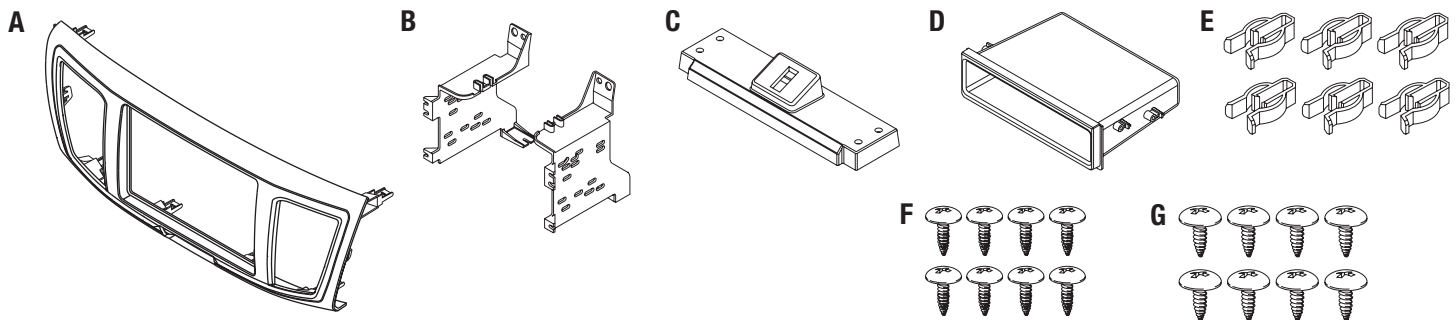

Product information sheet

Honda Accord 2013-2017 99-7804B

KIT FEATURES

- ISO DIN radio provision with pocket
- ISO DDIN radio provision
- **Painted two-tone to match the factory dash**
99-7804B - Black with Silver accent
99-7804HG - Black with High Gloss accent
- Retains factory color screen

KIT COMPONENTS

- A) Radio housing trim panel • B) Brackets • C) Top bracket • D) Pocket • E) (6) White panel clips
- F) (8) #6 x 3/8" Phillips screws • G) (8) #8 x 3/8" Phillips screws
- H) Display retention interface and harness (not shown)