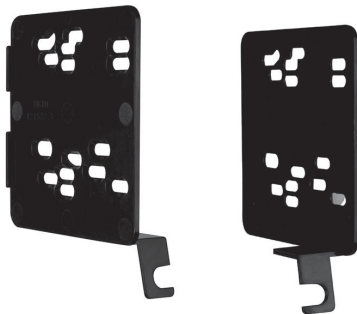

Honda Civic LX 2016-2021

Visit MetraOnline.com for more detailed information about the product and up-to-date vehicle specific applications.

- D** ISO DIN radio provision
- P** Painted scratch-resistant matte black

KIT COMPONENTS

- Radio trim panel
- Radio brackets
- Pocket
- #8 x 3/8" Phillips screws (4)
- Plastic panel clips (6)

WIRING & ANTENNA CONNECTIONS

(sold separately)

Wiring Harness: 70-1731

- XSVI-1731-NAV (Only required to retain NAV outputs)