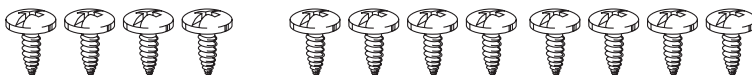

HARDWARE INCLUDED