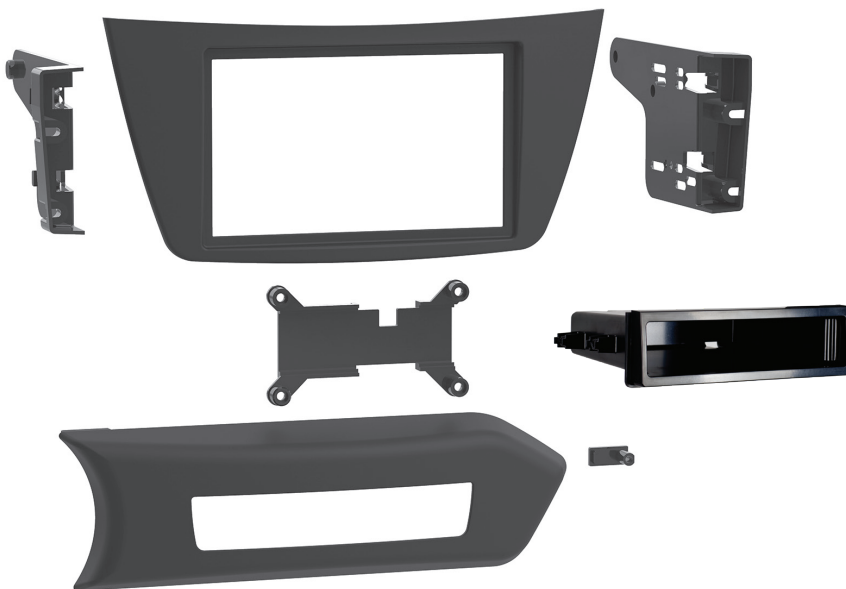

Mercedes-Benz C-Class 2012-2015

- D** ISO DDIN radio provision
- S** ISO DIN radio provision with pocket
- P** Painted matte black

This kit provides the ability to install an ISO DIN radio with pocket, as well an ISO DDIN aftermarket radio. Painted matte black to match the original dash appearance.

KIT COMPONENTS

- Radio trim panel
- Radio brackets
- Hazard switch housing
- Hazard switch bracket
- Hazard switch housing spacer
- Pocket
- (12) #8 x 3/8" Phillips screws
- (1) #8 x 1" Phillips screw

WIRING & ANTENNA CONNECTIONS

(sold separately)

- Wiring Harness: TBA
- Antenna Adapter: 40-EU56
- Steering wheel control interface: ASWC-1

SALES 800-221-0932

HARDWARE INCLUDED