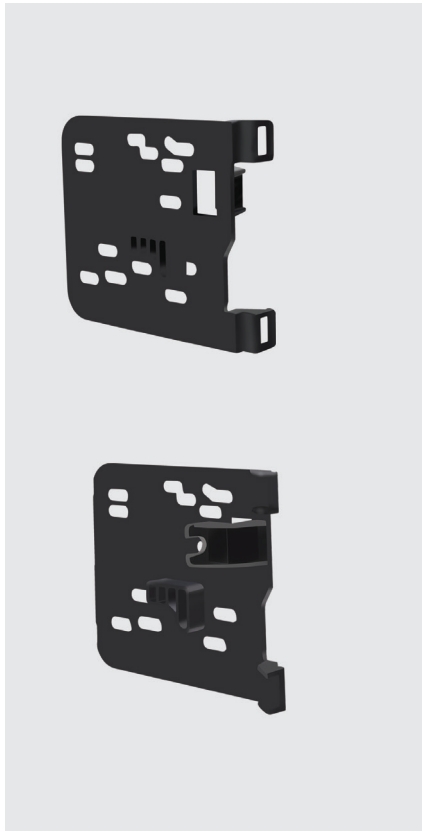

PREMIUM DASH KIT

Metra
THE INSTALLER'S CHOICE

CELEBRATING
70
YEARS
OF INNOVATION

99-9109B AUDI A3

SALES
800-221-0932

2006-2013

WITH NAV OR SYMPHONY RADIO

PRODUCT OVERVIEW

This kit provides the ability to install an ISO DIN radio with pocket, as well as an ISO DDIN radio. Painted scratch-resistant matte black to match the original dash appearance. Excludes factory Concert radios for 06-07 models.

- **D** Double-DIN radio provision
- **S** Single-DIN radio provision with pocket
- **P** Painted matte black to match factory finish

KIT INCLUDES

- Radio Trim Panel
- Radio Brackets
- Pocket
- (4) #8 x 3/8" Phillips Screws
4) #10 Panel Clips

WIRING CONNECTIONS

- XSVI-9004-NAV (sold separately)
- ASWC-1 (sold separately)

ANTENNA CONNECTIONS

- Antenna Adapter 40-EU10 (sold separately)
- 40-VW54 (06-07 standard Symphony models)

© COPYRIGHT 2017 METRA ELECTRONICS CORPORATION

THE WORLD'S BEST KITS.®

1-800-221-0932 | www.MetraOnline.com