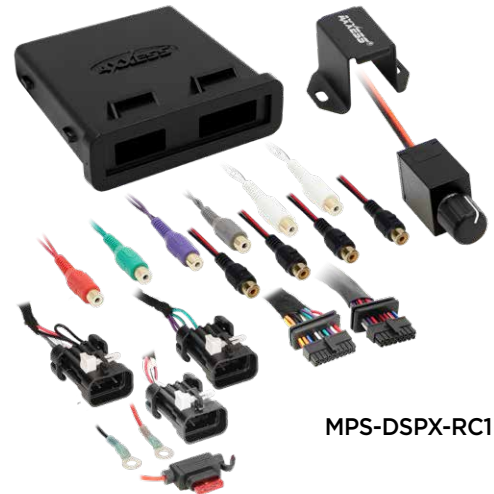

# POLARIS® RIDE COMMAND ACCESSORIES

CELEBRATING  
**70**  
YEARS  
OF INNOVATION

MPS-CSA5

MPS-CSA

MPS-POLCAM-R

MPS-POLCAM-F

MPS-DSPX-RC1

### **MPS-CSA**

Polaris Carling switch adapter

- For use on Polaris models with large switch openings
- Adapts Carling switch style switches to an opening of 1.45" X .830"
- Sold individually

### **MPS-CSA5**

Polaris Carling switch adapter - 5 pack

- For use on Polaris models with large switch openings
- Adapts Carling switch style switches to an opening of 1.45" X .830"
- Sold in a 5 pack

### **MPS-DSPX-RC1**

Water-resistant 10 channel DSPX Direct connect

- DSPX housing in a water-resistant case
- Harnesses have a rubber boot that snaps into the housing
- Designed for Polaris Ride Comment applications
- Pre-wired input harness for AMP1, AMP2 and AMP3 of factory Ride Command
- 31 Band graphic EQ
- Selectable high and low level inputs
- Each channel has independent two-way/three-way crossovers in-line with the EQ and can be delayed independently up to 10ms
- Easy behind the Ride Command installation
- Clipping detection and limiting circuits
- Bass knob included
- Settings adjusted via Bluetooth in a smart device app (tablet or mobile phone), compatible with both Android and IOS devices
- Read, write and store your configurations for future recalls
- Password protect feature available in the mobile app
- Micro-USB updatable